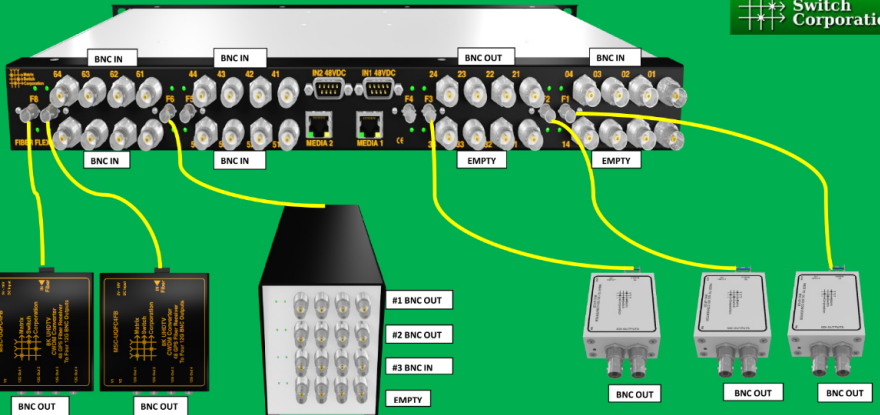

BELMONT / PRUDENTIAL Install Guide REV1

OUT 1	-----	IN 74
OUT 2	-----	IN 73
OUT 3	-----	IN 72
OUT 4	-----	IN 71

OUT 1	-----	IN 64
OUT 2	-----	IN 63
OUT 3	-----	IN 62
OUT 4	-----	IN 61

#1		
OUT 1	-----	IN 44
OUT 2	-----	IN 43
OUT 3	-----	IN 42
OUT 4	-----	IN 41

#2		
OUT 1	-----	IN 54
OUT 2	-----	IN 53
OUT 3	-----	IN 52
OUT 4	-----	IN 51

#3		
IN 1	-----	OUT 24
IN 2	-----	OUT 23
IN 3	-----	OUT 22
IN 4	-----	OUT 21

OUT	-----	IN 03
-----	-------	-------

OUT	-----	IN 02
-----	-------	-------